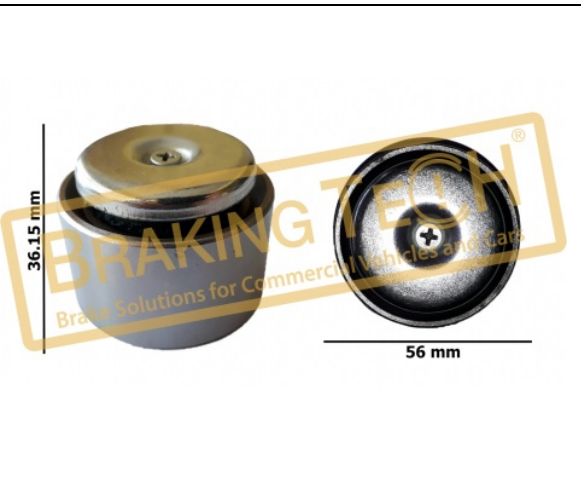

Application : :
 IVECO DAILY,Bosch

OEM No :
 42554758, 42554759, 504120969

BTI72729

Description :
 Caliper Piston

Application : :
 DAILY IVECO

OEM No :
 42555884

No	BT No	Information
1	BTI72729 x1	Piston 45.99mm - 58.32mm ...