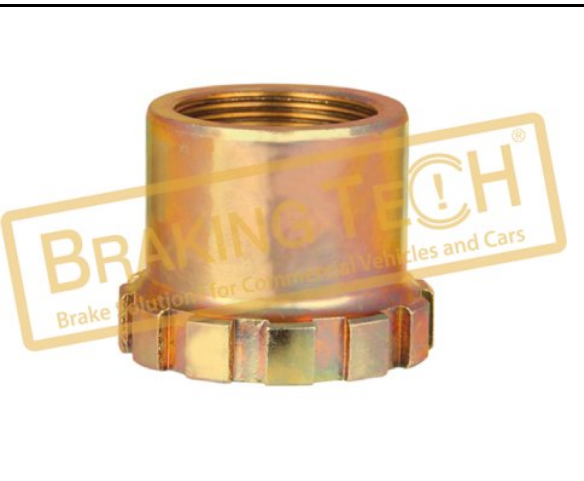

BTI71634

Description :
 Brake Plunger(Right)

Application : :
 IVECO 394/381 DUPLEX SERIES

OEM No :
 2297K4821, 7984216, 07984216, 2297H5130S, 125901005E, 2297B5332, E-2136, M868, 66977, 327188C1

BTI71635

Description :
 Grooved Nut Short

Application : :
 TRAKKER-TECH-STAR

OEM No :
 41211047, 9C462B021BA

BTI71636

Description :
 Grooved Nut Long(46mm)

Application : :
 TRAKKER-TECH-STAR

OEM No :
 42064491, 9C462B021AA

BTI71637

Description :
 Adjuster Brake Ratchet (Large Teeth)