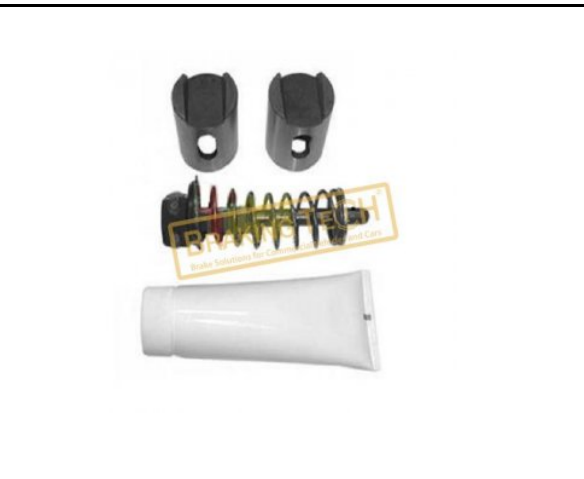

Description :

Brake Repair Kit

Application :

EUROCARGO, ROCKWELL, MERITOR, Ø410 Simplex

OEM No :

42538065, RBSK1560.M, 425380065

BTI71675

Description :